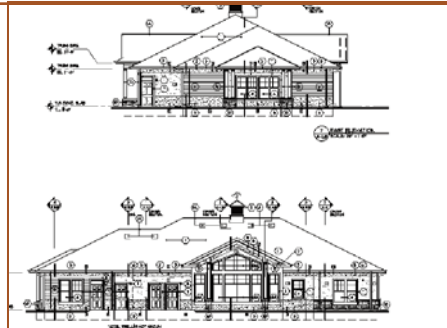

Long Bayou Villas

Designed for Bella Terra Development
Seminole, Florida

Genesis Architecture designed a series of four different buildings for this 241 unit apartment complex. Each building is two or three stories in height, with individual units of one, two or three bedrooms. The project also includes a guard house, mail kiosk and a common building.

Services Performed:

Site Planning and Urban Design
Architectural Design

Building Features:

Wood frame construction
Slab on grade

Design/Build Format